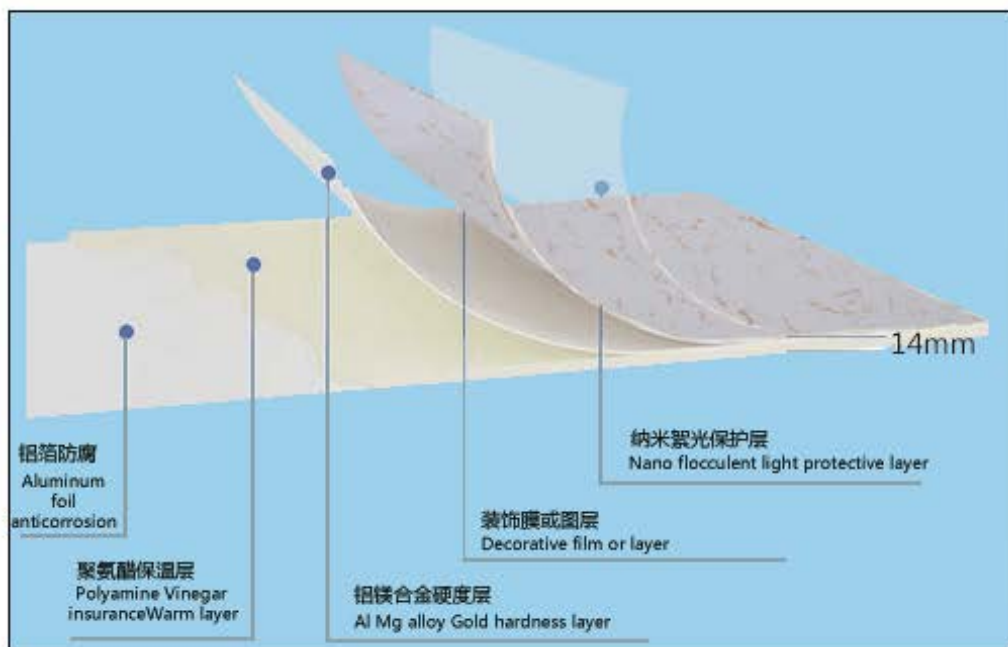

外墙金属雕花板

产品介绍:

迪拜尔金属外墙保温板主要由表面为纳米抗污技术处理的彩涂钢板，中间层为特殊防火处理硬质发泡聚氨酯，底层为铝箔防腐层这三个部分组成，防火等级最高为B1级。外墙板规格为：厚度16mm,20mm,25mm,宽度383mm,长度为可定制。

产品特点:

保温隔热、隔音、防火、超强硬度、防水防潮、绿色环保、安装便利、不易变形。

产品应用:

活动房、岗亭、现代别墅、高层建筑、轻钢车间、旧楼外墙改造

Exterior wall sandwich panel

Product introduction:

Dibaier metal exterior wall insulation board is mainly composed of color-coated steel plate with nano antifouling technology on the surface, the middle layer is a special fire-resistant hard foamed polyurethane, and the bottom layer is an aluminum foil anti-corrosion layer. The specifications of the inner wall panel are: thickness 16mm,20mm,25mm, width 383mm, and length can be customized.

Renovation of mobile homes, sentry boxes, modern villas, high-rise buildings, light steel workshops, and Exterior wall renovation of old building

内墙金属雕花板

产品介绍:

迪拜尔金属内墙保温板主要由表面为纳米抗污技术处理的彩涂钢板，中间层为特殊防火处理硬质发泡聚氨酯，底层为铝箔防腐层这三个部分组成，防火等级最高为B1级。内墙板规格为：厚度14mm，宽度435mm，长度为可定制。