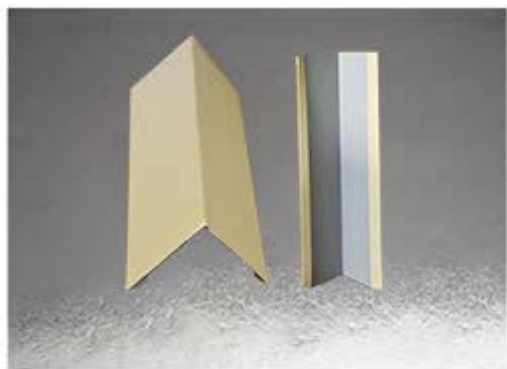

DBR-L008
Invisible initial installation accessories

DBR-L007大阴阳角

DBR-L007 Big Inside
and outside corner accessories

DBR-L001起步件

DBR-L001
Initial installation accessories

同材质配件

The accessories same as wall panel material

专注金属雕花板生产与研发

同材质阳角

Same material outside corner

同色门窗包

Same color Door and window wrapped fittings

压花起步、收口件

Embossed initial and end installation accessories

同材质阴角