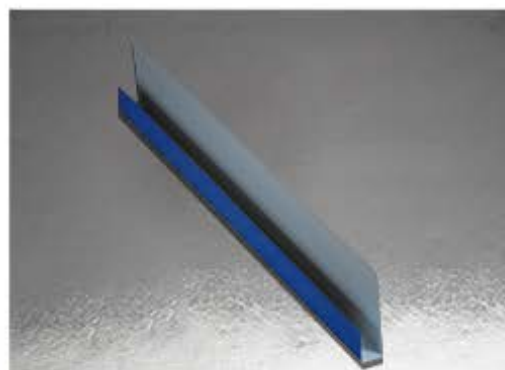

同材质起步、收口件

Same material initial and end installation accessories